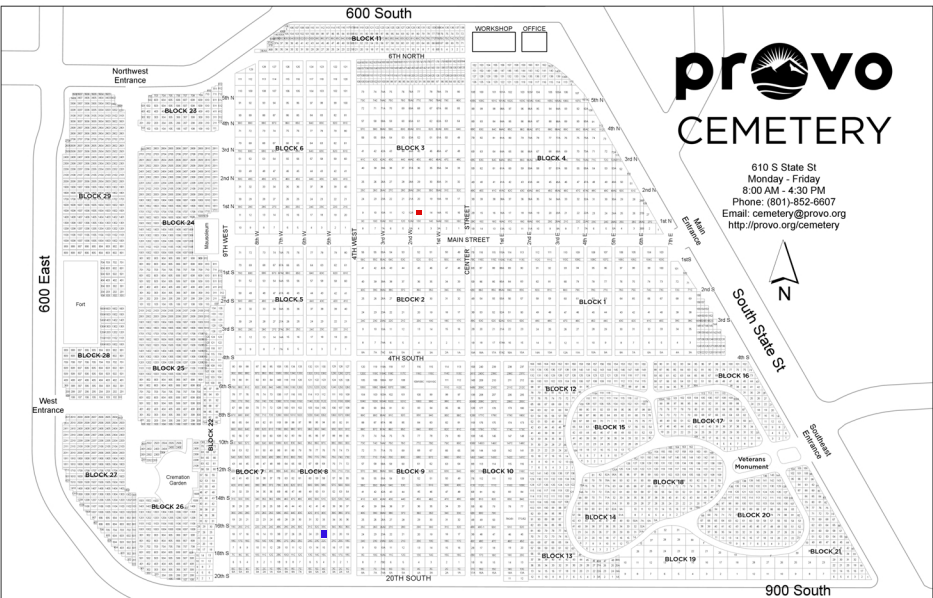

Southeast Entrance

900 South

Northwest Entrance

West Entrance

Main Entrance

BLUE DOT MARKS THE GRAVES OF BURT AND FAYE HORSLEY AND SON DEE: BLOCK 8 LOT 22  
RED DOT MARKS THE GRAVES OR ERVIN AND LILY DAVIES: BLOCK 3 LOT 13